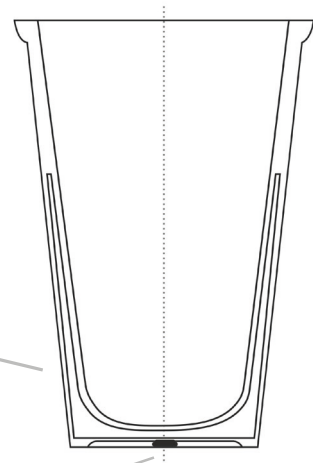

Play&Go  
320 ml

Spark  
320 ml

Outline of the double-walled Freedom family mug:

Insulating structure with double walls

Silicone cap

Lids CLASSIC

Lids LOCK

Lid  
TREND