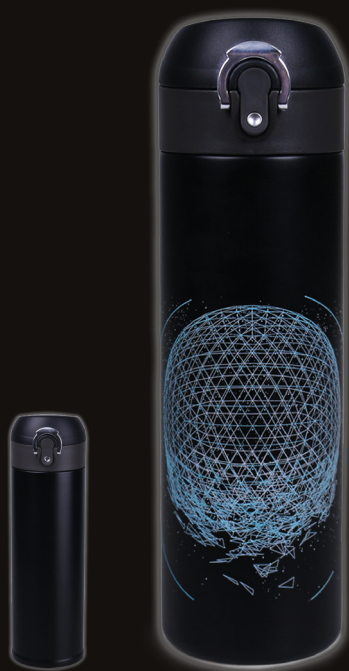

Reliable and fashionable thermal products

Orion / Orion Steel  
440 ml

Meteor Steel / Meteor  
320 ml

Mars  
420 ml

Vega Steel / Vega  
310 ml

Moon Steel / Moon  
420 ml

Comet  
500 ml

**CANDLESPHERE**  
enlight your brand